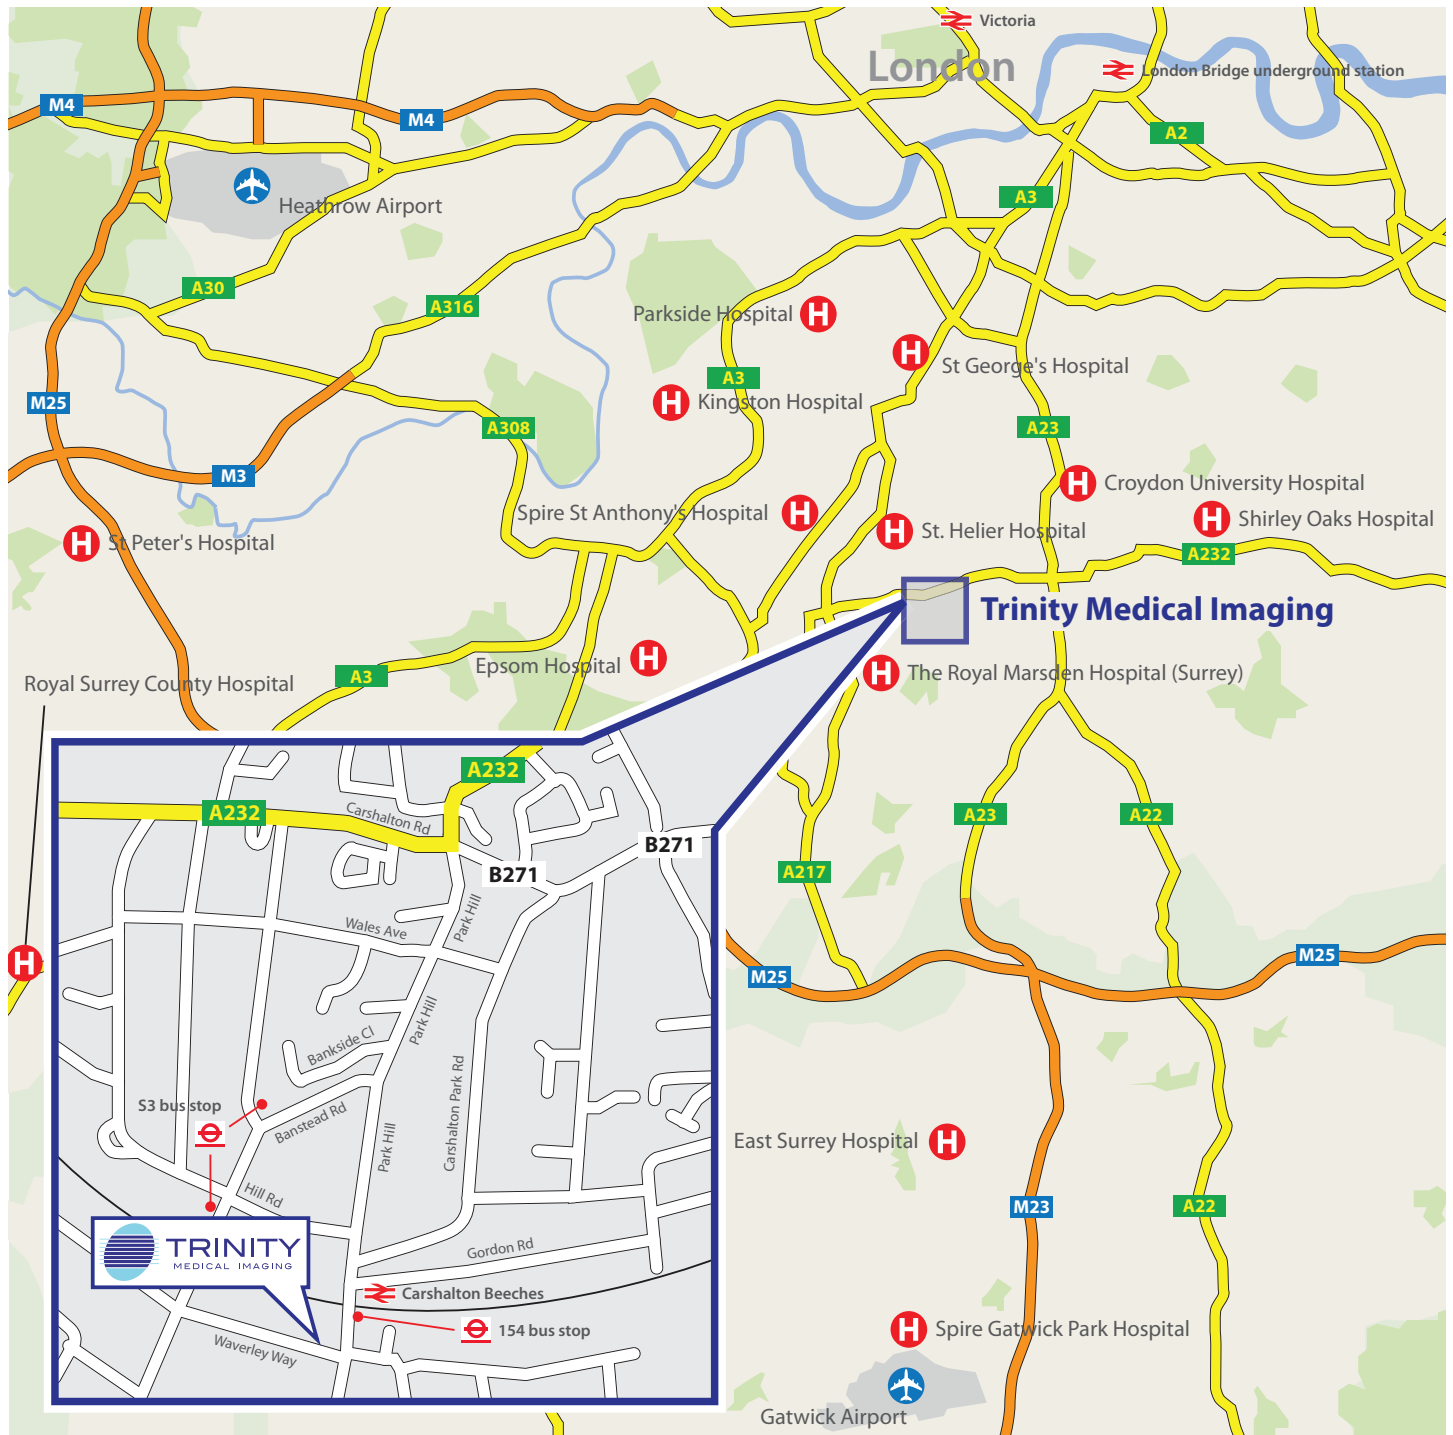

How to get here

By Car

From M25, take exit 8 and follow A217 towards Sutton. Trinity Medical Imaging is less than 10 minutes from Sutton, off B278 Beeches Avenue. Free car parking is available for all patients.

By Train

Less than 200m from Carshalton Beeches station. Trains to and from Central London every 15 minutes.

By Bus

154 stops at Carshalton Beeches Station from Morden or West Croydon. S3 stops at Downside Road from Sutton or Belmont. The bus stops are less than 3 mins walk to Trinity Medical Imaging.